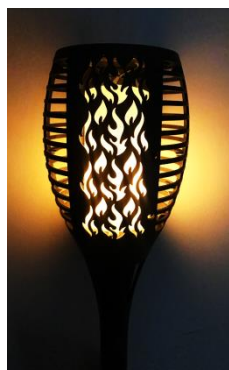

POLE/COLOR CUSTOMIZED