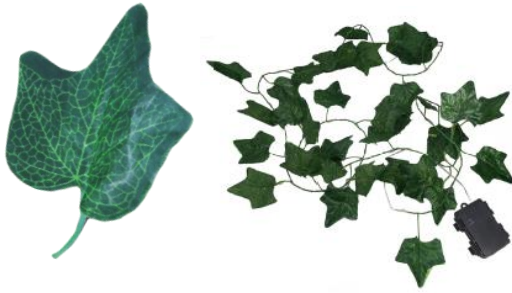

IVY STRING LIGHT

BATTERY POWERED LEAF STRING LIGHT

SILK LEAF : 36PCS LEAF PER STRING-BATTERY OPERATED

LEAF TYPE -BEGONIA & IVY ASSORTED

LEAF SIZE : (APPROX.) - 8*6CM FOR BEGONIA, 8*8CM FOR IVY

IP44 BATTERY BOX *BATTERY NOT INCLUDE*

SWITCH: ON / OFF

LIGHT SOURCE : 25PC WARM WHITH LED (GREEN COPPER WIRE)

BULB SPACING: 10CM

1ST LEAF TO LAST LEAF 2M

LEAD WIRE: 50CM

SHELF LIFE: 6-12 MONTH IN OUTDOOR.

NO FADE DURING 6-8 MONTH.

UV RESISTANCE