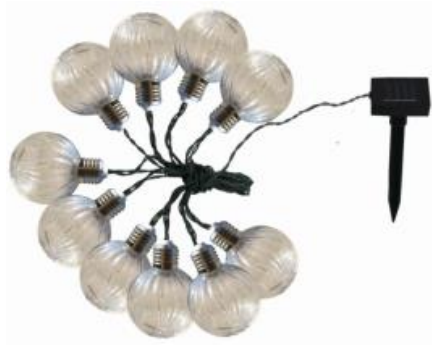

## PLASTIC BULB SOLAR STRING LIGHT

- 1PC AMORPHOUSE SOLAR PANEL
- 1PC AA 1.2V RECHARGEABLE BATTERY
- 10PCS CLEAR GLOBE PLASTIC LIGHTS  $\phi$ 7CM
- EACH CLEAR GLOBE WITH 1 PC WHITE LED
- EACH LIGHT WITH 30CM DISTANCE
- 2M CABLE FROM THE FIRST LIGH TO SOLAR PANEL
- WITH WALL MOUNT AND CLIP
- SWITCH WITH ON/OFF FUNCTION